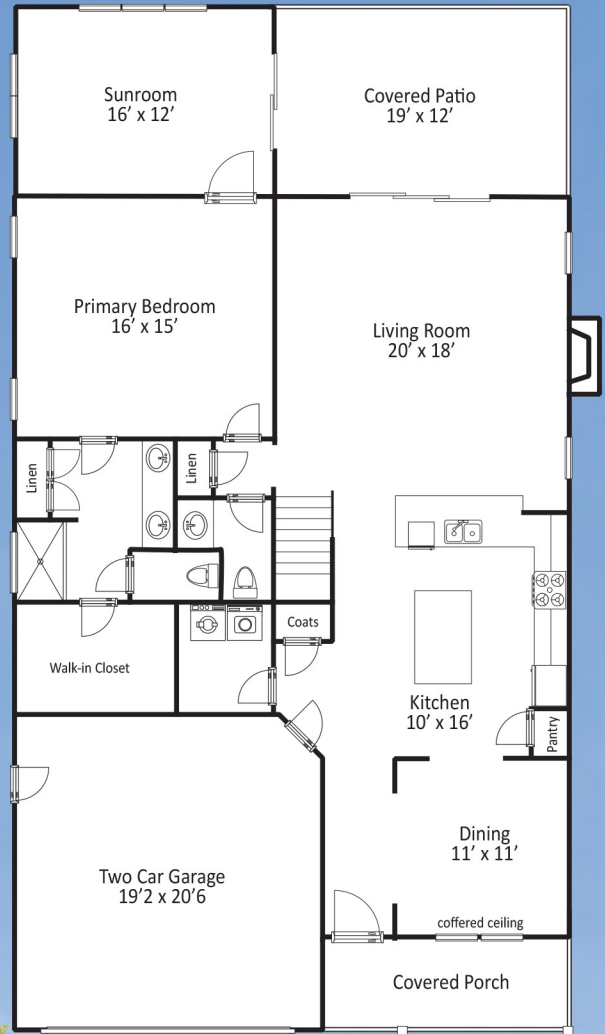

# The Sea Breeze

2735 heated sq. ft.

*Artist's representation only. Plans may differ depending on the modifications performed by the builder. Room sizes, window placement, square footage totals, and other dimensions may vary from these drawings. Builder reserves the right to make changes without notice.*