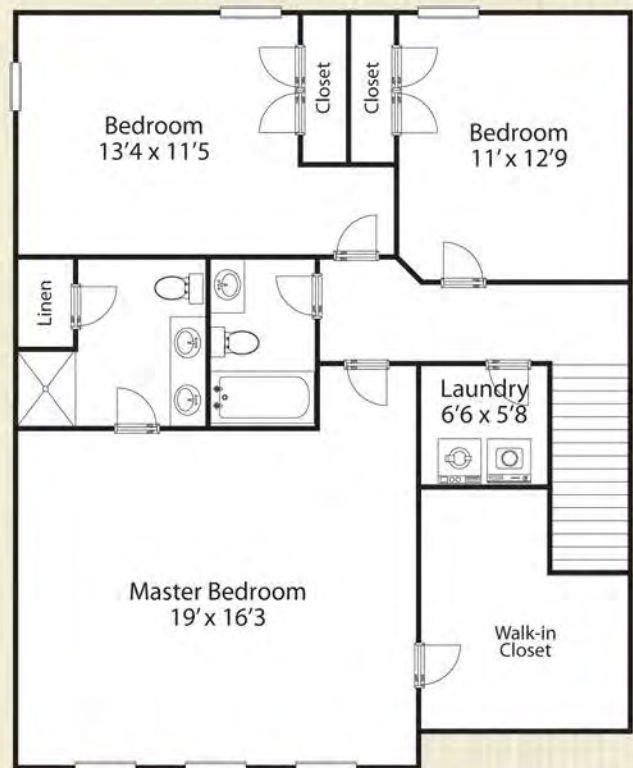

# THE LENOX

1,807 total heated sq. ft.

Artist's representation only. Plans may differ depending on the modifications performed by the builder. May vary from these drawings.

Built by  
**HORIZONS EAST**  
BUILDING CO.