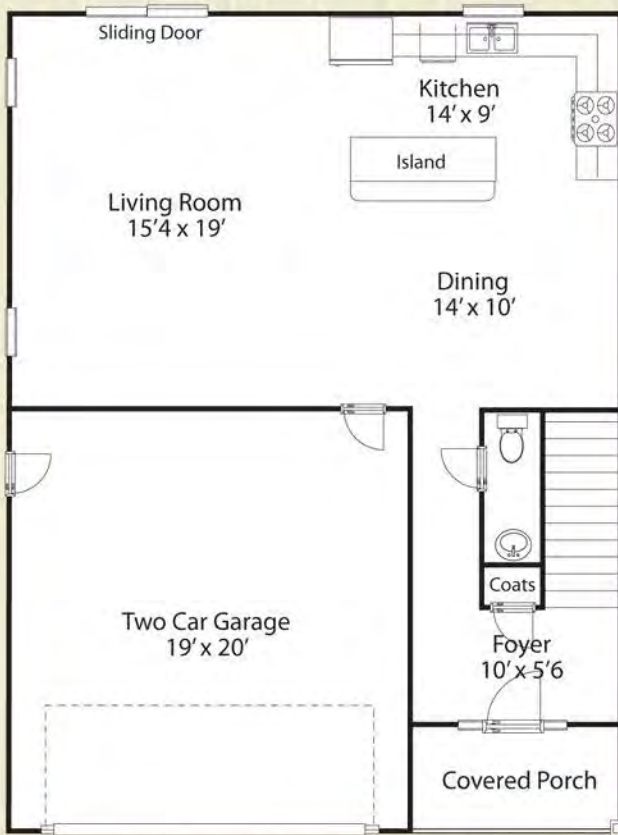

# THE LENOX

1,807 total heated sq. ft.

Artist's representation only. Plans may differ depending on the modifications performed by the builder. May vary from these drawings.

Built by  
**HORIZONS EAST**  
BUILDING CO.