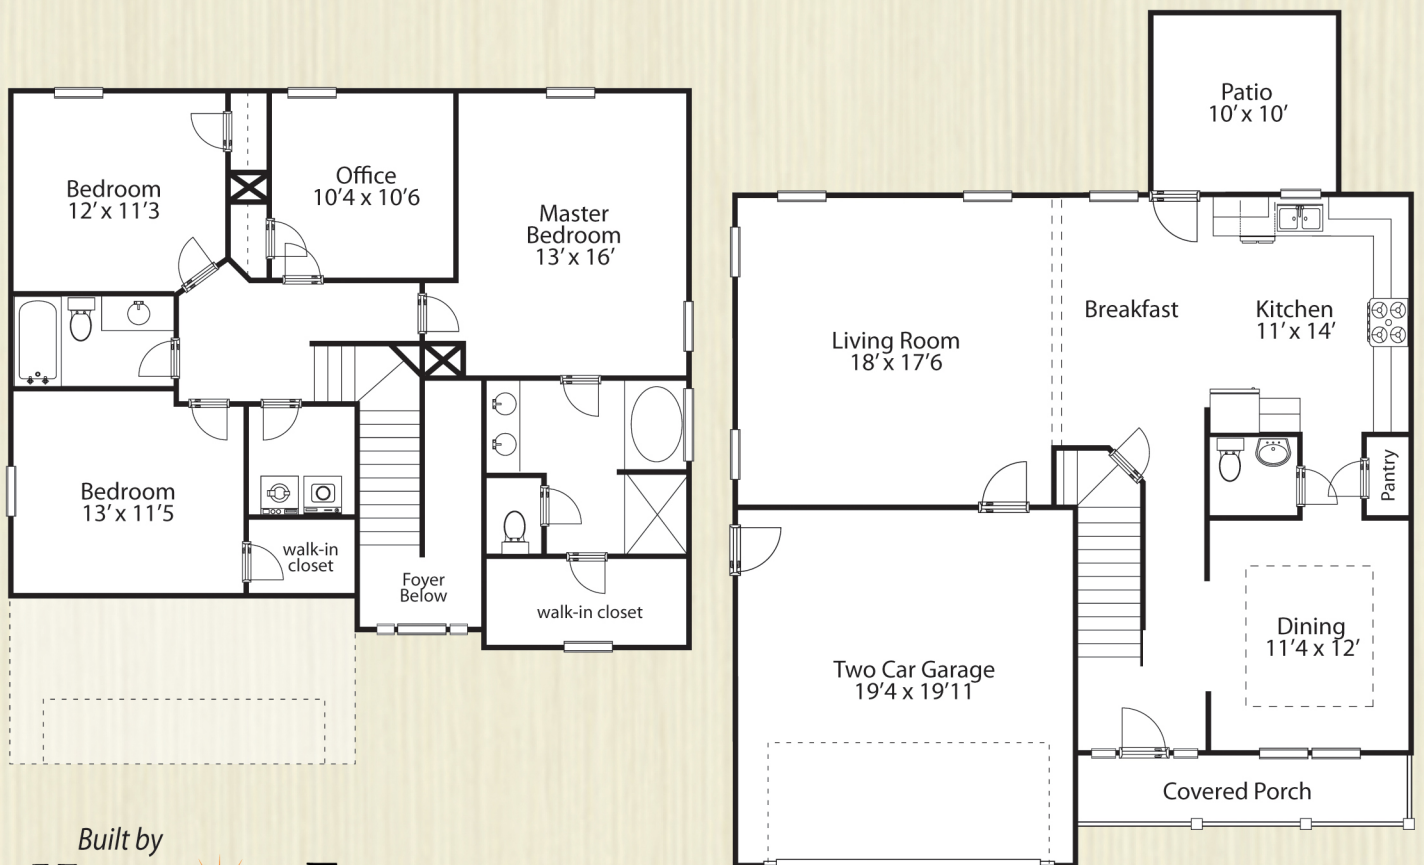

THE LINCOLN

2044 total heated sq. ft.

Built by
HORIZONS EAST
BUILDING CO.
where details make the difference

Artist's representation only. Plans may differ depending on the modifications performed by the builder. May vary from these drawings.