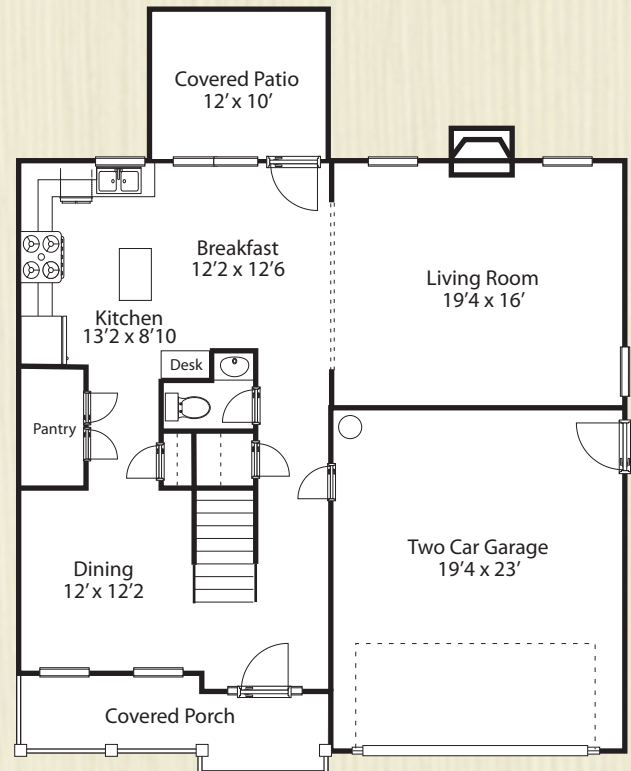

THE ALLEyna

2,307 total heated sq. ft.

Second Floor 1,212 sq. ft.

First Floor 1,095 sq. ft.

Built by
HORIZONS EAST
BUILDING CO.
where details make the difference

Artist's representation only. Plans may differ depending on the modifications performed by the builder. May vary from these drawings.