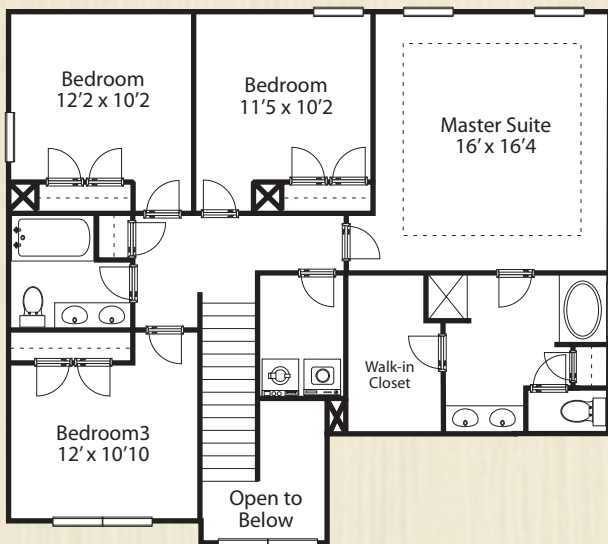

THE ALLEyna

2,307 total heated sq. ft.

Second Floor 1,212 sq. ft.

First Floor 1,095 sq. ft.

Built by
HORIZONS EAST
BUILDING CO.
where details make the difference

Artist's representation only. Plans may differ depending on the modifications performed by the builder. May vary from these drawings.