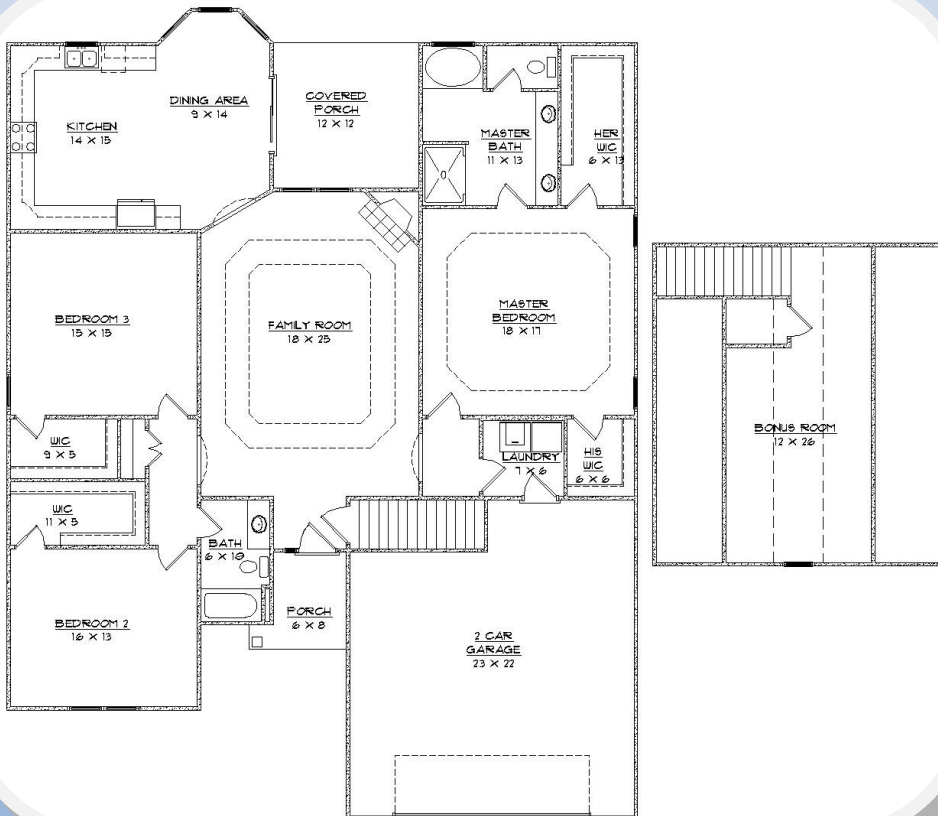

A.SYDES
CONSTRUCTION, INC.

RILEY

APPROXIMATE
HEATED SQ. FT.:

2560

BEDROOMS:

3

BATHROOMS:

2

Exterior detail and floor coverings may vary. We reserve the right to make changes in plans and specifications. Dimensions may not be exact. Features may vary according to different elevations and specifications.