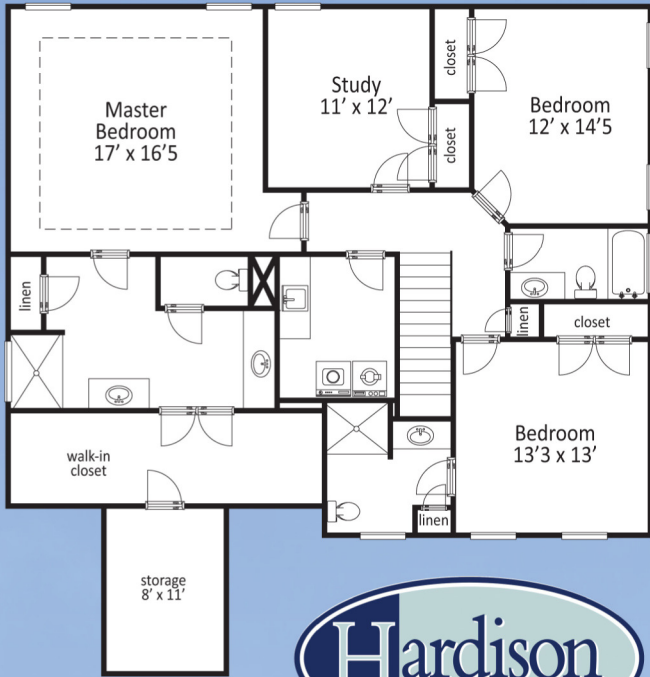

The Hall Crest

3015 total heated sq. ft.

Artist's representation only. Plans may differ depending on the modifications performed by the builder. Room sizes, window placement, square footage totals, and other dimensions may vary from these drawings. Builder reserves the right to make changes without notice.