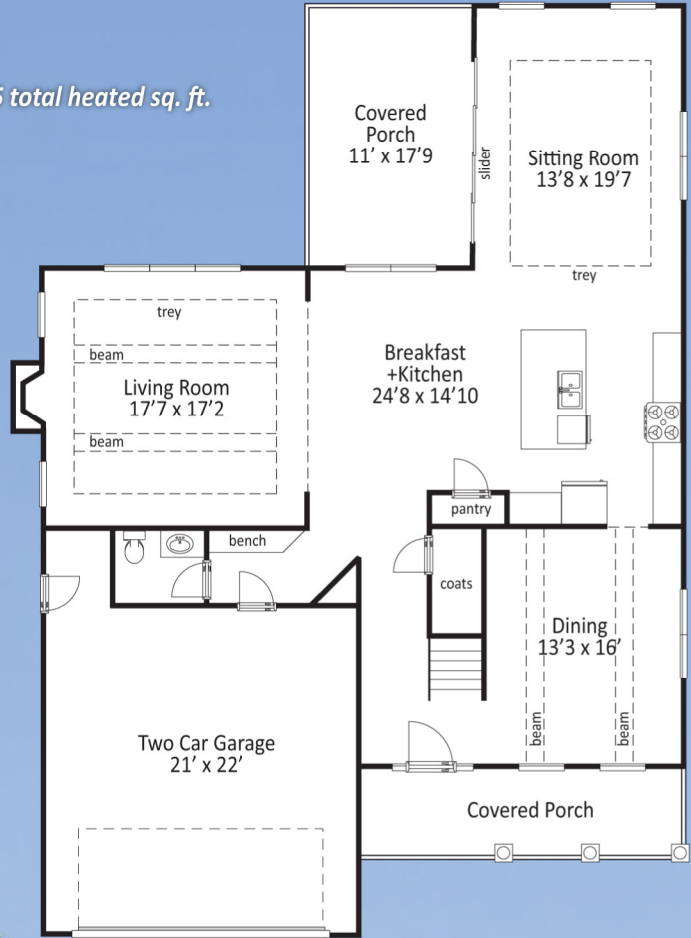

The Hall Crest

3015 total heated sq. ft.

Artist's representation only. Plans may differ depending on the modifications performed by the builder. Room sizes, window placement, square footage totals, and other dimensions may vary from these drawings. Builder reserves the right to make changes without notice.