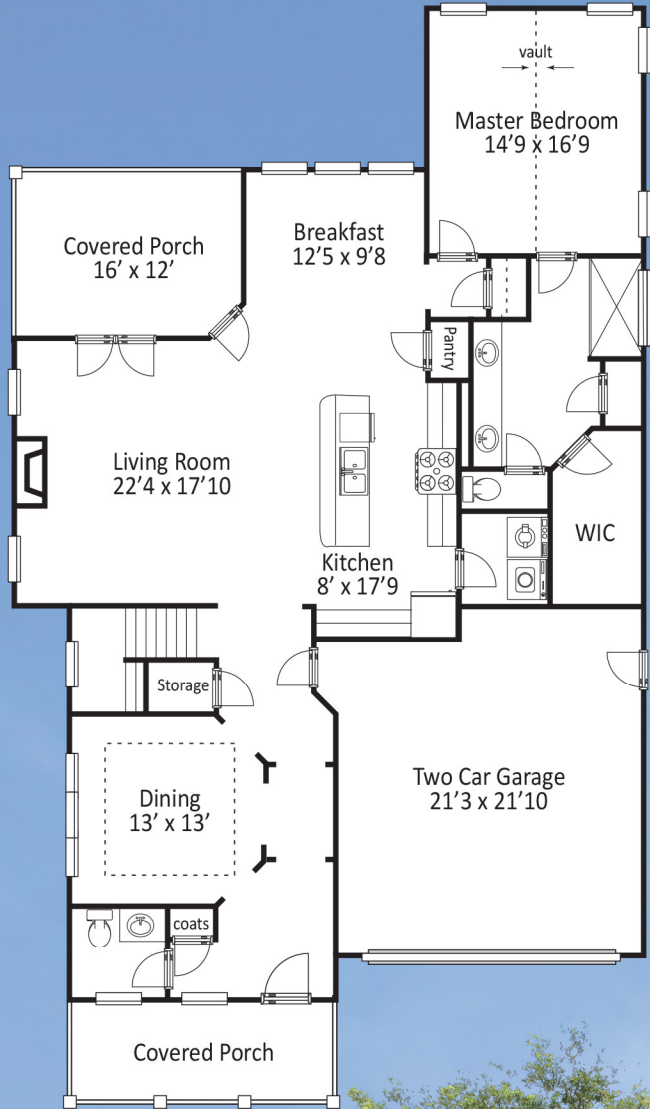

The Danbury

2873 total heated sq. ft.