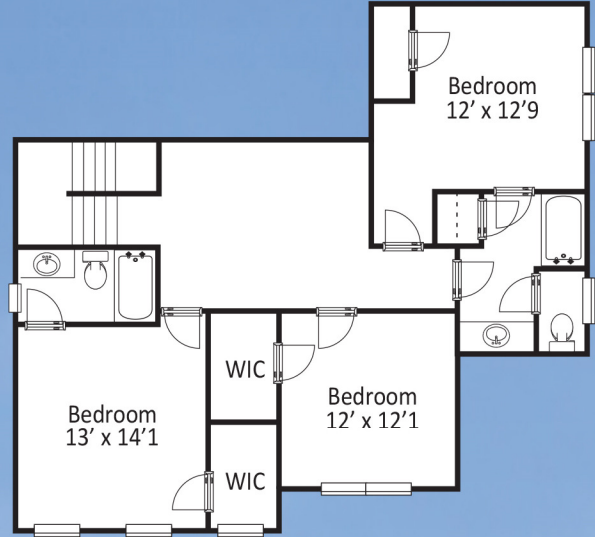

The Danbury

2873 total heated sq. ft.