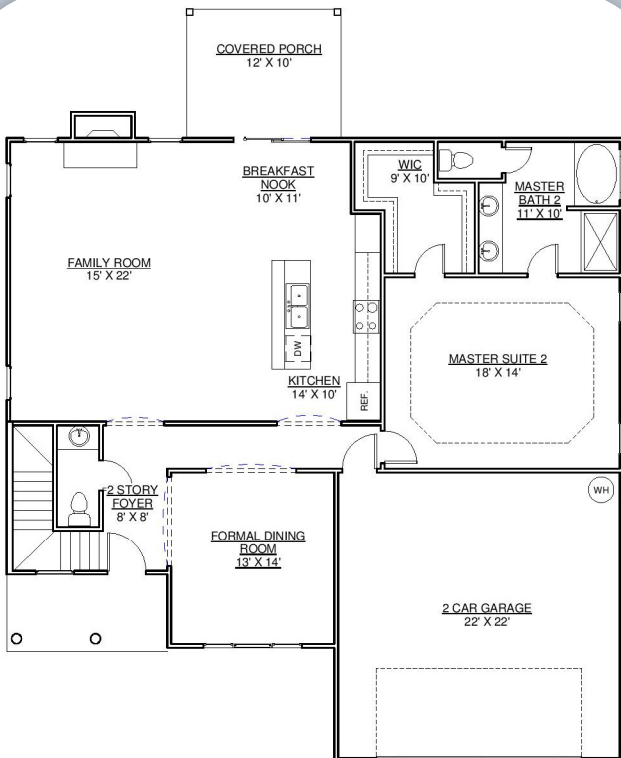

**A.SYDES**  
CONSTRUCTION, INC.

**LAURA E**

**3317**

APPROXIMATE  
HEATED SQ.

FT.:

**3317**

BEDROOMS:

**5**

BATHROOMS:

**4.5**

Exterior detail and floor coverings may vary. We reserve the right to make changes in plans and specifications. Dimensions may not be exact. Features may vary according to different elevations and specifications.