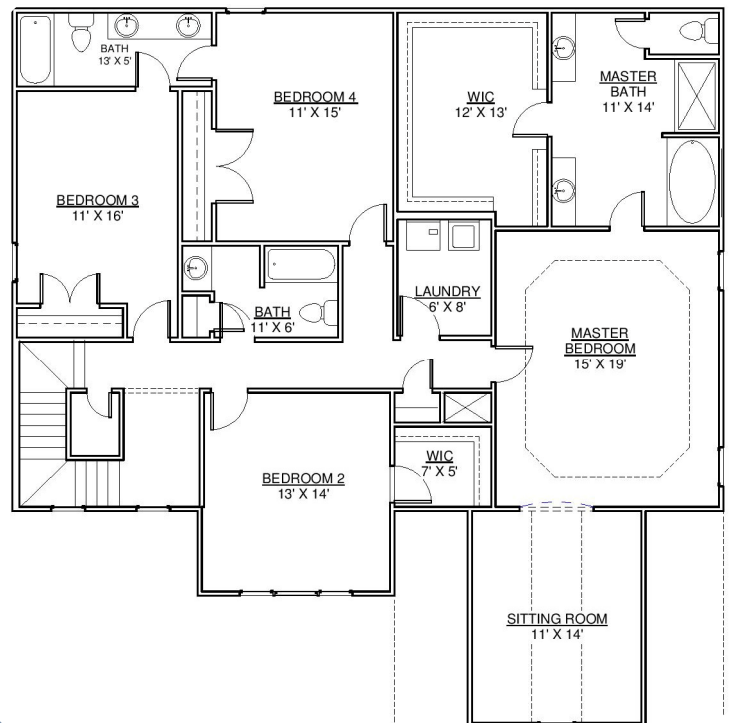

**A.SYDES**  
CONSTRUCTION, INC.

**LAURA E**

**3317**

APPROXIMATE  
HEATED SQ.

FT.:

**3317**

BEDROOMS:

**5**

BATHROOMS:

**4.5**

Exterior detail and floor coverings may vary. We reserve the right to make changes in plans and specifications. Dimensions may not be exact. Features may vary according to different elevations and specifications.