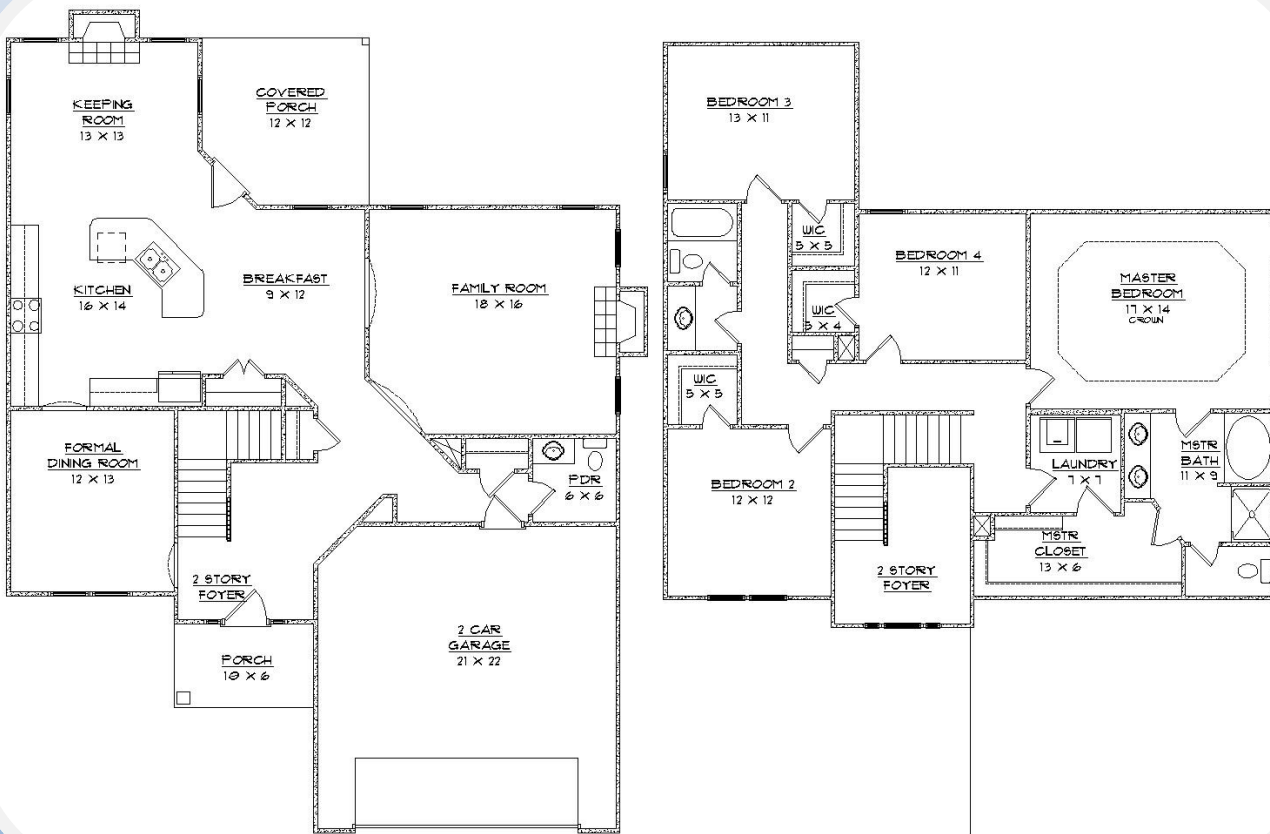

## PALOMAR

APPROXIMATE  
HEATED SQ.

FT.:

2618

BEDROOMS:

4

BATHROOMS:

2.5

Exterior detail and floor coverings may vary. We reserve the right to make changes in plans and specifications. Dimensions may not be exact. Features may vary according to different elevations and specifications.